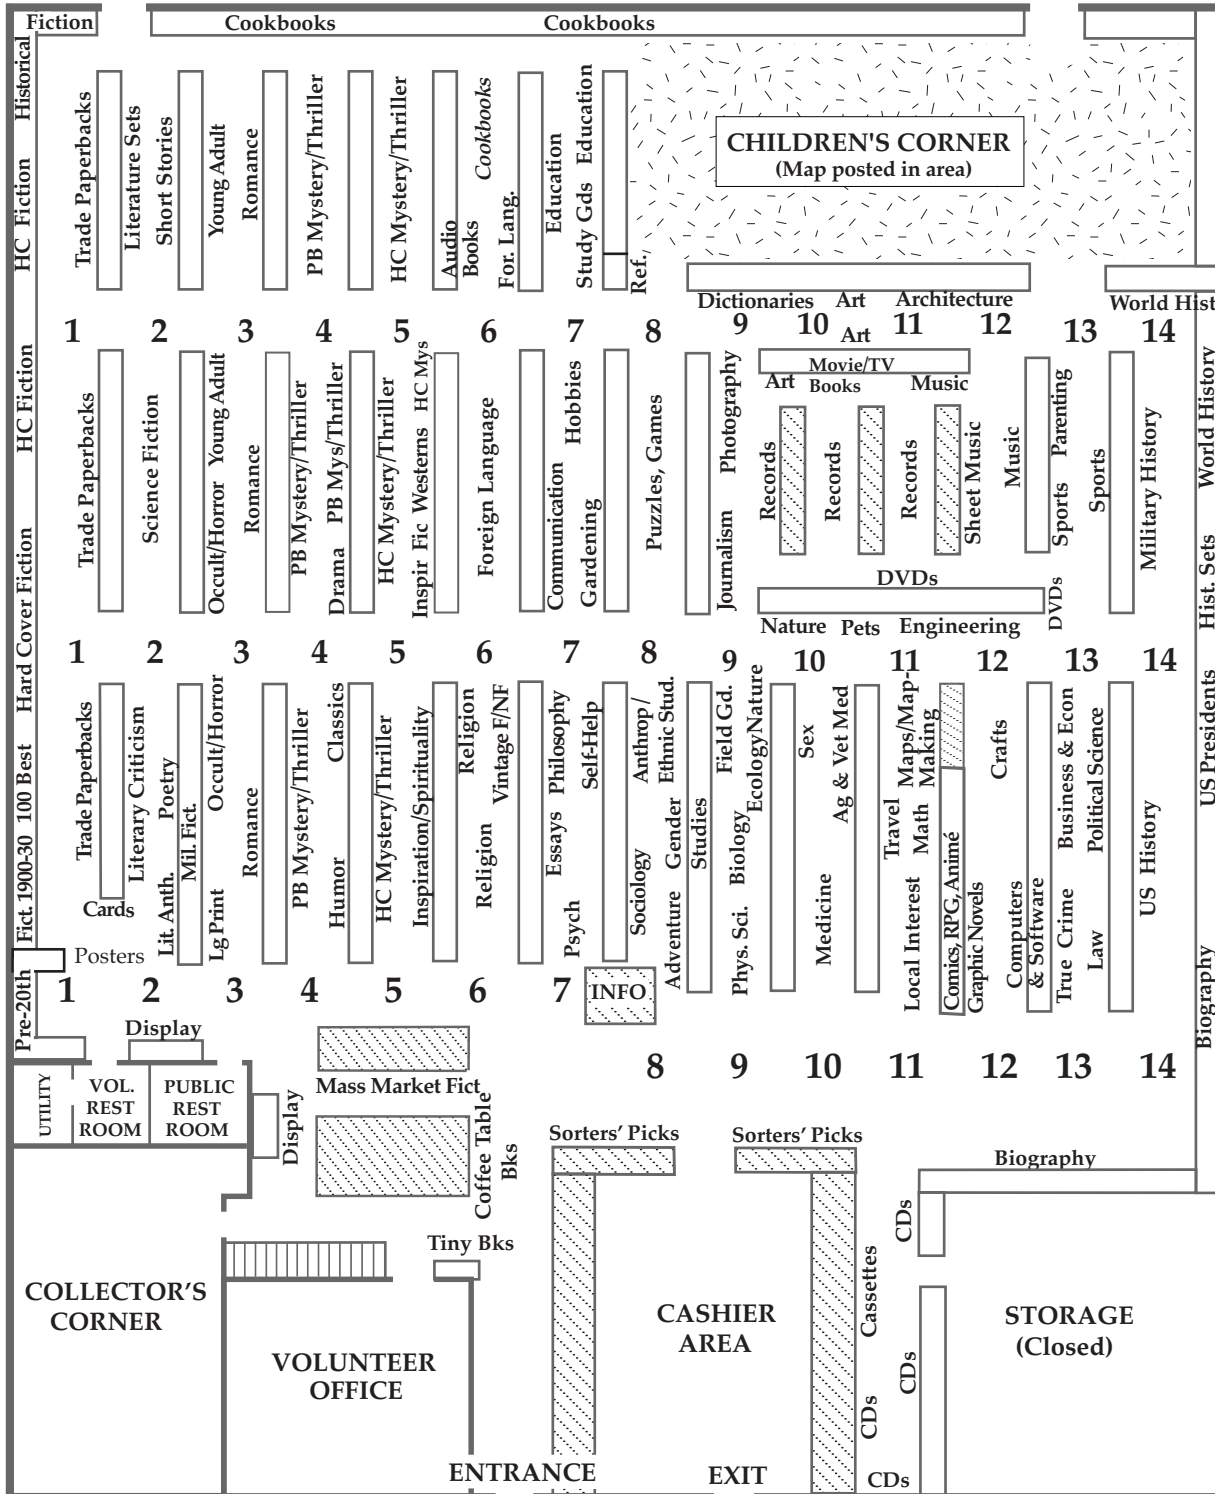

EMERGENCY EXIT

EMERGENCY EXIT

Map and Flyer by Frances Fawcett

Blocked aisles violate fire and safety codes. Keep your items with you as you shop!

Fall 2019 Map Directory

If you need help finding a book or category, please go to the Information Booth at the front of the building. Or ask any volunteer who is wearing a Friends of the Library apron.

Agriculture: 10 Front
 Animé: 12 Front
 Anthologies, Lit.: 2 Front
 Anthropology: 8 Front
 Architecture: 12 Back
 Art & Archeology: 9-11 Back
 Audio Books: 6 Back
 Biography: 11-14 Front
 Biology: 9 Front
 Business: 13 Front
 Cards, etc.: 2 Front
 CDs & Cassettes (Music):
 Cashier area
 Chemistry: 9 Front
 Children's: Back Rt. Corner
 Classics: 4 Front
 Coffee Table Bks: Front Tables
 Collector's Corner: E. Front
 Comic Books: 12 Front
 Communication: 7 Mid
 Computers: 12 Front
 Cookbooks: 2-8 Back Wall,
 6 Back
 Crafts: 12 Front
 Dictionaries: 9 Back
 Display: Near Mass Market
 Drama: 4 Mid
 DVDs: 9-12 Mid
 Ecology: 9 Front
 Economics: 13 Front
 Education: 7 Back
 Engineering: 11-12 Mid
 Essays: 7 Front
 Ethnic Studies: 8 Front
 Fiction: Hardcover: 1
 Fiction, 1900-30: 1 Front
 Historical Fict: 1 Back
 Mass Market: Front Tables
 Military Fiction: 3 Front
 Trade Paperbacks: 1